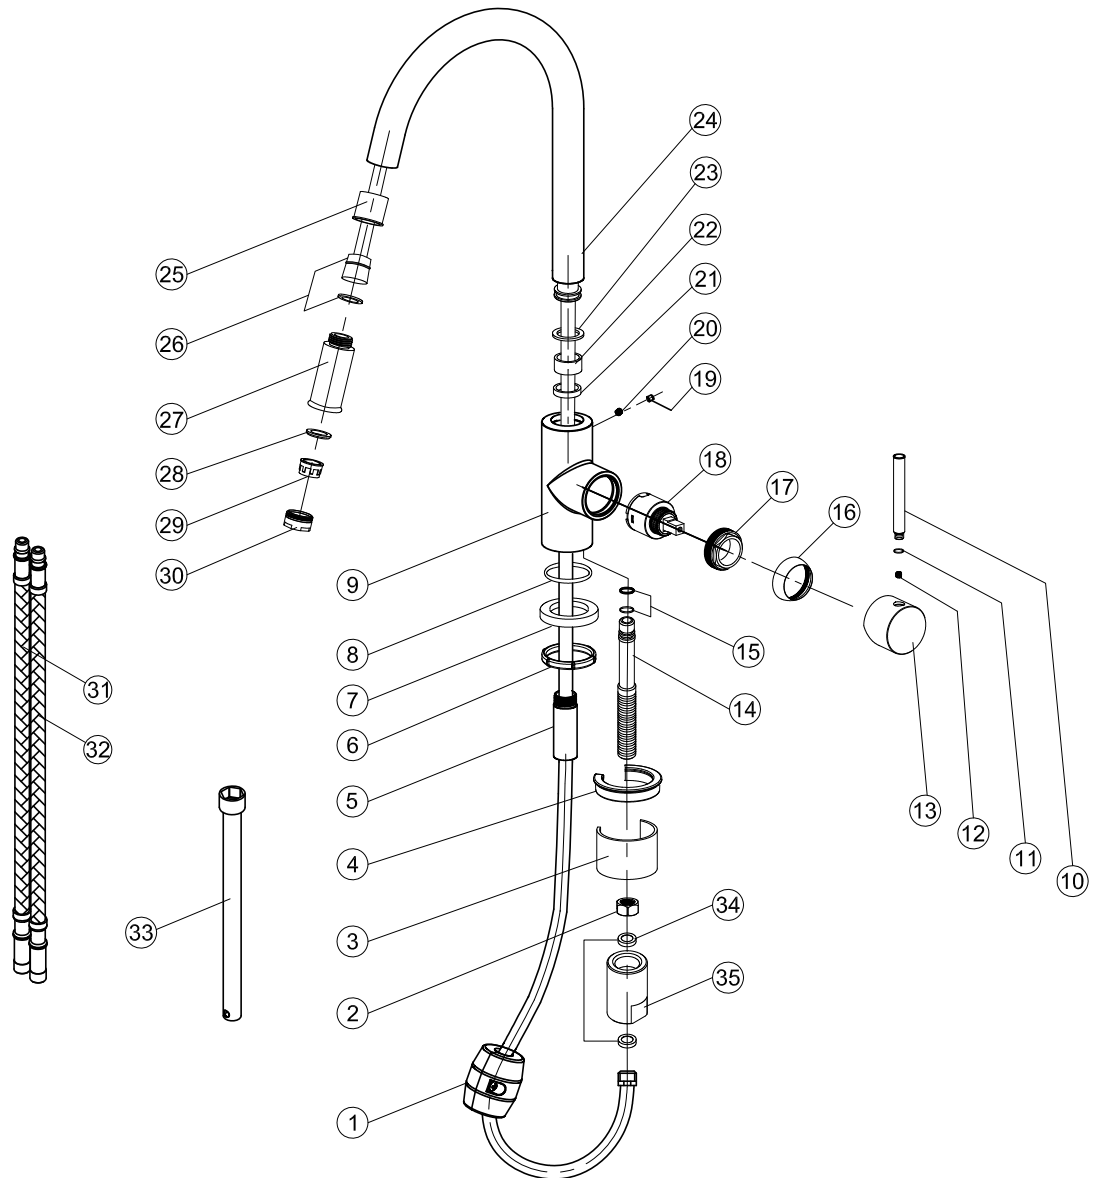

- 1 Weight
- 2 S17 Nut
- 3 Fixing sheet
- 4 Rubber
- 5 Protection cover
- 6 Base Rubber
- 7 Base
- 8 O ring
- 9 Body
- 10 Handle bar
- 11 O ring
- 12 Inner hex screw
- 13 Handle base
- 14 Spout connector
- 15 O ring
- 16 Cover ring
- 17 Screw nut
- 18 Cartridge
- 19 Decoration rubber
- 20 Inner hex screw
- 21 O ring
- 22 C ring
- 23 C ring
- 24 Bottom spout
- 25 Plastic sleeve
- 26 Hose
- 27 Head
- 28 O ring
- 29 Aerator
- 30 Aerator cover
- 31 Flexible hose
- 32 Flexible hose
- 33 Tools
- 34 Plane ring-sealing
- 35 Connector

# Steel Access Shadow

Art no: 30043 RSK: 8310668

**SCANDTAP®**  
BATHROOM CONCEPTS

Scandtap AB, Olofsdalsvägen 21, 302 41 Halmstad, Sweden  
info@scandtap.com, www.scandtap.com